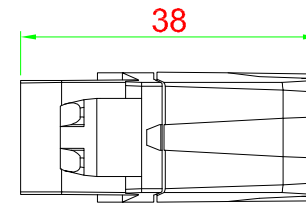

KEYSTONE INSERT

單位:mm

產品編號 : 29174

產品品名 : KSR-VAHDMIWHZ-18

台製 90度 A Type HDMI 2.0 母對母接頭 Keystone Type 白色

可安裝於面板 / 桌盒 / 19"鐵板

Materials:

Housing : High-impact Acrylonitrile Butadiene Styrene (ABS resin), UL 94 V-0 rated

HDMI

Shell : Copper alloy, t=0.5 mm (0.02 in)

Contacts : Copper alloy, t=0.2 mm (0.01 in), plated with 0.38 μm (15 μin) thick hard gold on contact area

Insulator : High-impact plastic, UL 94 V-0 rated

PCB : FR4, t=1.6 mm (0.063 in), UL 94 V-0 rated